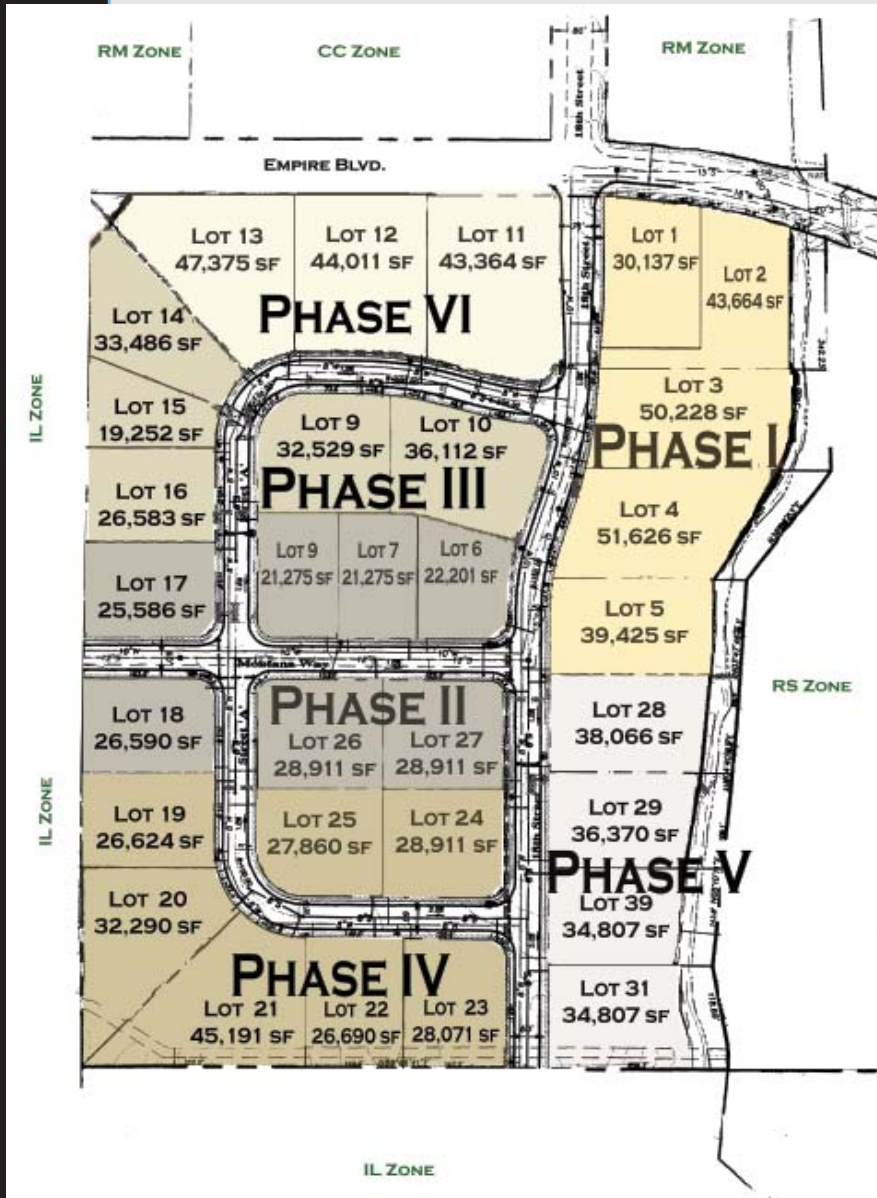

FOR SALE

INDUSTRIAL LAND

EAST EMPIRE BUSINESS PARK

BEND OREGON

BILL REED, CCIM

219 Wlascake Avenue.
Sisters, OR 97759
541.549.6000
fax 541.549.0171

BRUCE KEMP, CCIM

600 SW Columbia Street
Suite 6100
Bend, Oregon 97702
541.383.2444
fax 541.383.5162